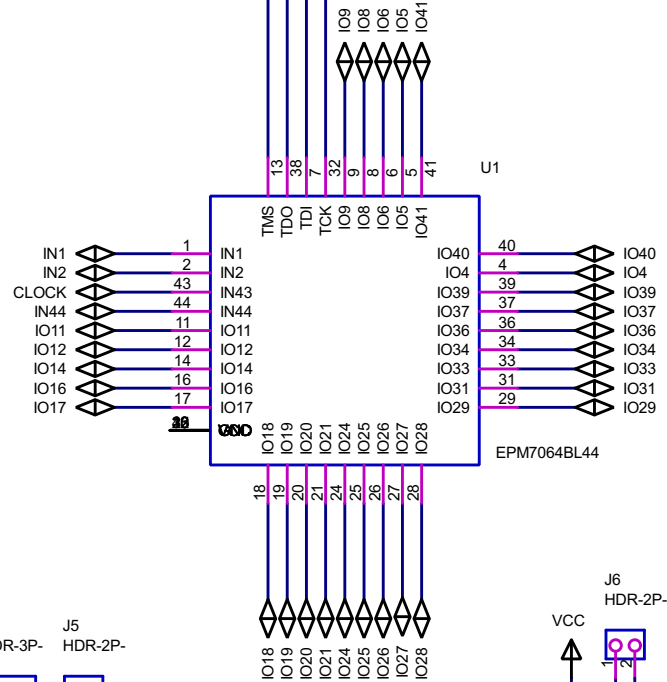

5V

5V

FILE NAME:	DATE:
DESIGN TITLE: <b>SimpleCPLD.pdsprj</b>	<b>1/15/2016</b>
PATH:	PAGE:
	<b>1 of 1</b>
BY: @AUTHOR	TIME: 10:55:05 PM
	REV: @REV