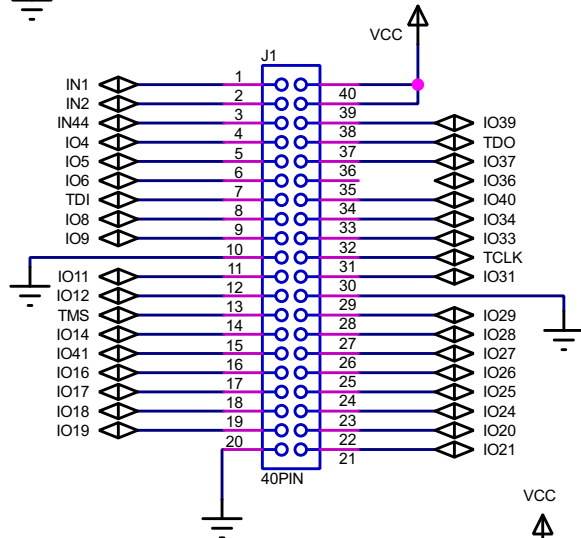

5V

5V

FILE NAME:	DATE:
DESIGN TITLE: <b>SimpleCPLD.pdsprj</b>	<b>1/15/2016</b>
PATH:	PAGE:
	<b>1 of 1</b>
BY: @AUTHOR	TIME: 10:55:05 PM
	REV: @REV