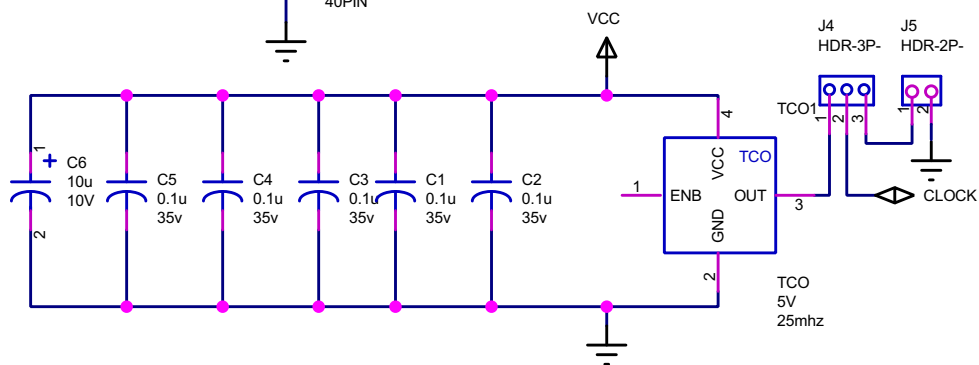

5V

5V

FILE NAME:	DATE:
DESIGN TITLE: <b>SimpleCPLD.pdsprj</b>	<b>1/15/2016</b>
PATH:	PAGE:
	<b>1 of 1</b>
BY: @AUTHOR	TIME: 10:55:05 PM
	REV: @REV